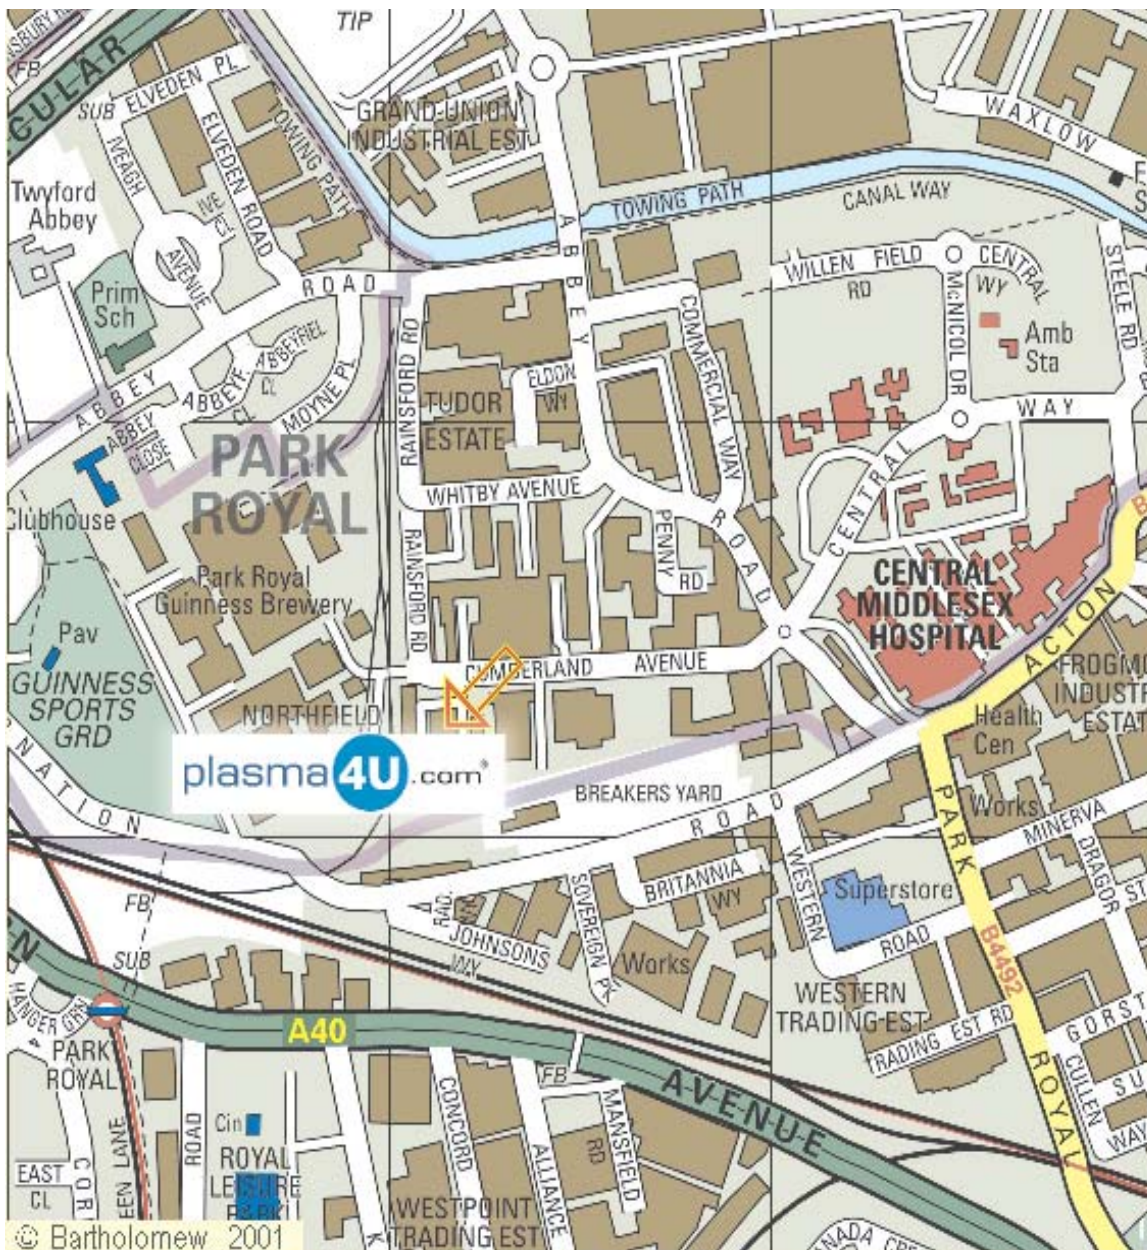

Plasma4U (UK) Ltd, Unit 39, Cumberland Business Park
Cumberland Avenue, Park Royal, London NW10 7RT

How To Find Us...

Please be sure and call ahead for appointments, as our staff are mostly on the phone with customers! With a pre-booked appointment, we can ensure that you get to see the products of interest to you, and make your visit more worthwhile!