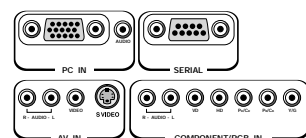

42WP27 Screen size: 107cm

- VGA Resolution (852 x 480 pixels) • Nicam • 2 Detachable Speakers and Pedestal Stand (optional)
- 3000:1 Contrast Ratio • Component Video Input

Additional features

- Brightness: 400cd/m² (set), 780cd/m² (panel) • VGA, SVGA, SXGA, XGA/UXGA (compressed)
- NTSC, modified NTSC, PAL, PAL60, SECAM compatible • Composite video, S-video, RGB and audio inputs • 295W power consumption

50XP27

Optional accessories: pedestal stand, detachable speakers, flat wall bracket, tilting wall bracket

42WP27

Optional accessories: pedestal stand, detachable speakers, flat wall bracket, tilting wall bracket

50XP27 Screen size: 127cm

- XGA Resolution (1366 x 768 pixels) • Nicam • 2 Detachable Speakers and Pedestal Stand (optional)
- 3000:1 Contrast Ratio • Component Video Input

Additional features:

- Brightness: 300cd/m² (set), 500cd/m² (panel) • XGA, VGA, SVGA, SXGA, UXGA (compressed)
- NTSC, modified NTSC, PAL, PAL60, SECAM compatible • Composite video, S-video, RGB and audio inputs • 490W power consumption