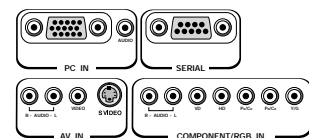

42WP27 Screen size: 107cm

- VGA Resolution (852 x 480 pixels) • Nicam • 2 Detachable Speakers and Pedestal Stand (optional)
- 3000:1 Contrast Ratio • Component Video Input

Additional features

- Brightness: 400cd/m² (set), 780cd/m² (panel) • VGA, SVGA, SXGA, XGA/UXGA (compressed)
- NTSC, modified NTSC, PAL, PAL60, SECAM compatible • Composite video, S-video, RGB and audio inputs • 295W power consumption

50XP27

Optional accessories: pedestal stand, detachable speakers, flat wall bracket, tilting wall bracket

42WP27

Optional accessories: pedestal stand, detachable speakers, flat wall bracket, tilting wall bracket

50XP27 Screen size: 127cm

- XGA Resolution (1366 x 768 pixels) • Nicam • 2 Detachable Speakers and Pedestal Stand (optional)
- 3000:1 Contrast Ratio • Component Video Input

Additional features:

- Brightness: 300cd/m² (set), 500cd/m² (panel) • XGA, VGA, SVGA, SXGA, UXGA (compressed)
- NTSC, modified NTSC, PAL, PAL60, SECAM compatible • Composite video, S-video, RGB and audio inputs • 490W power consumption