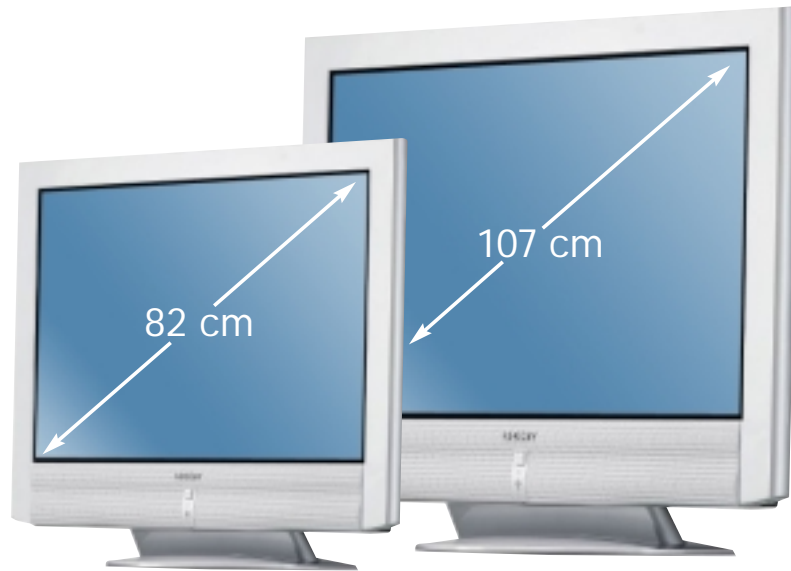

After all, people do say that absence makes the heart grow fonder.

PLASMA WEGA

Plasma WEGA 32"

screen size 32 inches, ca. 82 cm

resolution 852 dots x 1024 lines

built-in TV tuner

sound 2 x 7 W (RMS)

dimensions 856 x 627 x 132

weight 25.5 Kg

normal use 270 W, Standby: 2.2 W

Plasma WEGA 42"

screen size 42 inches, ca. 107 cm

resolution 1024 dots x 1024 lines

built-in TV tuner

sound 2 x 9 W (RMS)

dimensions 1056 x 764 x 124