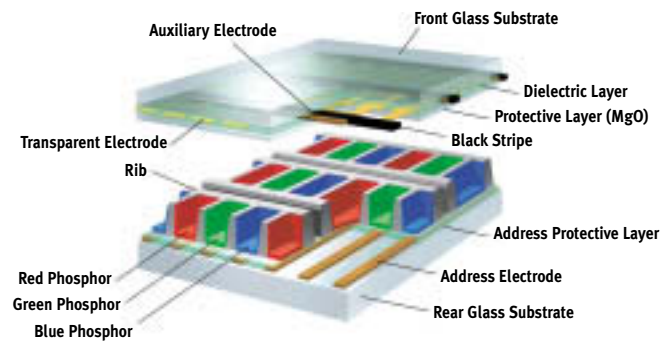

**THE NAME
SAYS IT ALL**

PURE
VISION

One look makes it absolutely clear: these flat screens rival reality. To achieve the near-impossible, Pioneer packed PURE VISION Pioneer Plasma TV with the most innovative technology ever. Pioneer Plasma TVs boast almost 60% higher brightness, thanks to **True Matrix Imaging with Deep Waffle Rib Structure**. Be dazzled how the **Pure Colour Filter** brings up colours so bold and natural – even in daylight – it's like looking through a window. And with **CLEAR Drive**, you're assured clean-cut contours and sharp-as-a-pin details, even in shadow. Wait – there's more. Your eyes will appreciate **flicker-free viewing**, the pay-off of **100 Hz Progressive Scan**. You enjoy consummate clarity from peerless **TRUE XGA resolution**. And because only Pioneer doubles the density of high-definition signals, you get smoother reception on digital TV, cable and satellite. PURE VISION Pioneer Plasma TV. The purity shines through.

Cell Structure Comparison

Conventional Straight-type Cell Structure

Pioneer Waffle Rib Structure

BRILLIANT TECHNOLOGY. SUPER-BRIGHT IMAGES.

TRUE MATRIX IMAGING WITH DEEP WAFFLE RIB STRUCTURE

Even the sun shines brighter on PURE VISION Pioneer Plasma TV, thanks to True Matrix Imaging. Pioneer's exclusive technology works like this. A new deep waffle-shaped rib structure increases the area of light-emitting phosphors – increasing the brightness by almost 60% for way more brilliance. Each plasma cell is deeper, encapsulated with horizontal ribs so emitted light won't leak into neighbouring cells. With this new deep cell structure, you enjoy higher brightness and stronger contrast. And when one million tiny coloured fluorescent lamps fire at once, you get the full impact. Images illuminated to the max. And details exquisitely highlighted. Just the way you like it.