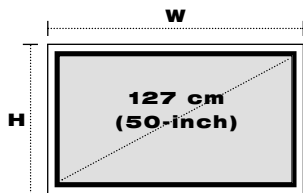

W: 107.0 cm
H: 63.0 cm
D: 9.8 cm

43-inch/109 cm Plasma TV mounted on a floorstand, with multi-media receiver and horizontal mounted speaker.

109^{cm}

43-inch/109 cm Plasma TV mounted on a wall, with multi-media receiver and side-mounted speakers.

109^{cm}

127^{cm}

50-inch

**SO BIG IT'S TRUELY
CINEMATIC**

PURE VISION Pioneer Plasma TV is big. Heroically so. It's Home Cinema as you have never seen it before. Images burst into life, commanding absolute attention. Pure, vibrant sound surrounds you totally*. And the 160-degree viewing angle assures perfect visibility, even from the sides. Hang it on the wall front and centre, flat or angled. Or table mount it, with speakers attached. You save floor space. And gain true theatre atmosphere.

* With a separate A/V amplifier.

W: 121.8 cm
H: 71.4 cm
D: 9.8 cm

127^{cm}

50-inch/127 cm Plasma TV mounted on a wall, with multi-media receiver and side-mounted speakers.

127^{cm}

50-inch/127 cm Plasma TV mounted on a table-top stand, with multi-media receiver and side-mounted speakers.