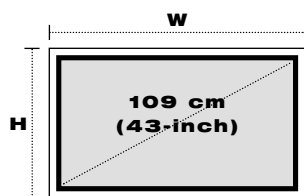

PURE vision

| | | |
|---|----|--|
| 43-inch/109 cm Plasma TV | 4 | |
| 50-inch/127 cm Plasma TV | 7 | |
| PURE VISION | 10 | |
| Multi-media receiver | 14 | |
| Specifications, features, speakers and accessories | 20 | |

W: 107.0 cm
H: 63.0 cm
D: 9.8 cm

43-inch/109 cm Plasma TV mounted on a floorstand, with multi-media receiver and horizontal mounted speaker.

109^{cm}

43-inch/109 cm Plasma TV mounted on a wall, with multi-media receiver and side-mounted speakers.

* With a separate A/V amplifier.

W: 121.8 cm
H: 71.4 cm
D: 9.8 cm

127^{cm}

50-inch/127 cm Plasma TV mounted on a wall, with multi-media receiver and side-mounted speakers.

127^{cm}

50-inch/127 cm Plasma TV mounted on a table-top stand, with multi-media receiver and side-mounted speakers.