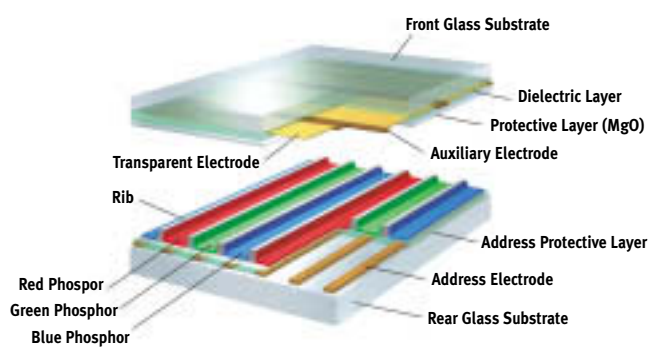

**THE NAME
SAYS IT ALL**

PURE
VISION

One look makes it absolutely clear: these flat screens rival reality. To achieve the near-impossible, Pioneer packed PURE VISION Pioneer Plasma TV with the most innovative technology ever. Pioneer Plasma TVs boast almost 60% higher brightness, thanks to **True Matrix Imaging with Deep Waffle Rib Structure**. Be dazzled how the **Pure Colour Filter** brings up colours so bold and natural – even in daylight – it's like looking through a window. And with **CLEAR Drive**, you're assured clean-cut contours and sharp-as-a-pin details, even in shadow. Wait – there's more. Your eyes will appreciate **flicker-free viewing**, the pay-off of **100 Hz Progressive Scan**. You enjoy consummate clarity from peerless **TRUE XGA resolution**. And because only Pioneer doubles the density of high-definition signals, you get smoother reception on digital TV, cable and satellite. PURE VISION Pioneer Plasma TV. The purity shines through.

Cell Structure Comparison

Conventional Straight-type Cell Structure

Pioneer Waffle Rib Structure

BRILLIANT TECHNOLOGY. SUPER-BRIGHT IMAGES.

TRUE MATRIX IMAGING WITH DEEP WAFFLE RIB STRUCTURE

Even the sun shines brighter on PURE VISION Pioneer Plasma TV, thanks to True Matrix Imaging. Pioneer's exclusive technology works like this. A new deep waffle-shaped rib structure increases the area of light-emitting phosphors – increasing the brightness by almost 60% for way more brilliance. Each plasma cell is deeper, encapsulated with horizontal ribs so emitted light won't leak into neighbouring cells. With this new deep cell structure, you enjoy higher brightness and stronger contrast. And when one million tiny coloured fluorescent lamps fire at once, you get the full impact. Images illuminated to the max. And details exquisitely highlighted. Just the way you like it.