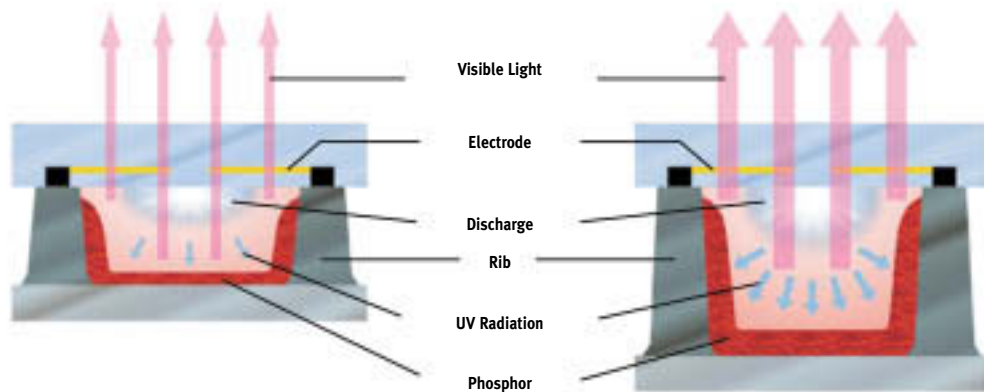

Cell Structure Comparison

Conventional Straight-type Cell Structure

Pioneer Waffle Rib Structure

BRILLIANT TECHNOLOGY. SUPER-BRIGHT IMAGES.

TRUE MATRIX IMAGING WITH DEEP WAFFLE RIB STRUCTURE

Even the sun shines brighter on PURE VISION Pioneer Plasma TV, thanks to True Matrix Imaging. Pioneer's exclusive technology works like this. A new deep waffle-shaped rib structure increases the area of light-emitting phosphors – increasing the brightness by almost 60% for way more brilliance. Each plasma cell is deeper, encapsulated with horizontal ribs so emitted light won't leak into neighbouring cells. With this new deep cell structure, you enjoy higher brightness and stronger contrast. And when one million tiny coloured fluorescent lamps fire at once, you get the full impact. Images illuminated to the max. And details exquisitely highlighted. Just the way you like it.

Pioneer Waffle Rib Structure Comparison

Previous Waffle Rib Structure

New Deep Waffle Rib Structure

Conventional Plasma

Pioneer Plasma TV with Pure Colour Filter

COLOURS YOU CAN TASTE

PURE COLOUR FILTER

Never a dull red, never a faded orange. With Pioneer's Pure Colour Filter, colours come out so bold and pure you could almost taste them. And at double the contrast, so solid you could touch them (well, almost). How? Pioneer's unique filter reduces unnecessary frequency components of red, green and blue signals. And further absorbs extra light with black stripes between plasma cells. Reflection is so minimised, true colour so maximised, images glitter with vitality. Like looking through a window. Even in broad daylight.