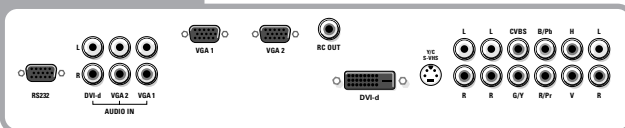

### Connections

- Front
  - S-Video in (Y/C)
  - video CVBS (cinch)
  - audio L/R-in (cinch)
  - with automatic mono switching
  - headphone jack 3.5mm
- Rear
  - AV 1 : - Video CVBS, audio L-R
  - S-Video (Y/C)
  - AV 2 : - Video CVBS, audio L-R
  - AV 3 : - Video CVBS, audio L-R
  - S-Video (Y/C)

### Receiver connectors

### Monitor connectors

- AV 4 : - Component video in YPbPr, audio L-R (+CVBS)
- AV 5 : - Component video in YPbPr (2Fh for DVD), audio L-R
  - R/G/B/H/V (cinch) + audio L-R
- Record out:
  - Video CVBS out, audio L-R out
- Sound out:
  - 2 audio out L-R, Constant/Variable level
  - 1 surround sound out, Variable level
- VGA in : 15pin sub-D, audio L-R
- Monitor/VGA out : 15pin sub-D, audio L-R
- Antenna input : 75Ohm F-pin