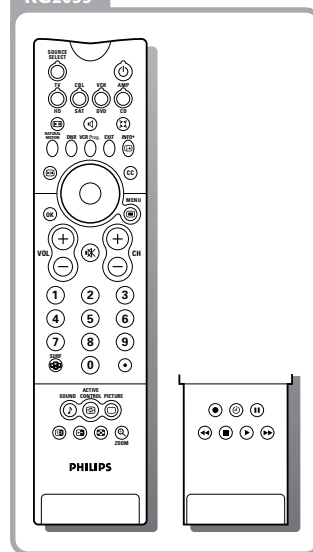

RC2035

©2002 Philips Consumer Electronics Co. A Division of Philips Electronics North America Corp.

Printed in USA

FlatTV, Digital Natural Motion, Digital Crystal Clear, AutoScreen Fit, Auto Surf, Auto Picture, Auto Sound, EasyTune, Active Control, Incredible Surround and AutoLock are trademarks of Philips Consumer Electronics Company.

Specifications subject to change without notice.

Internet address <http://www.philips.com>

UPC Monitor: 0 37849 92175 3
UPC Receiver: 0 37849 92176 0

Let's make things better.

PHILIPS