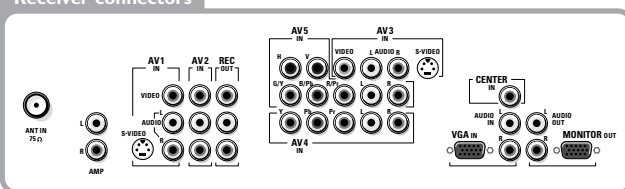

Receiver connectors